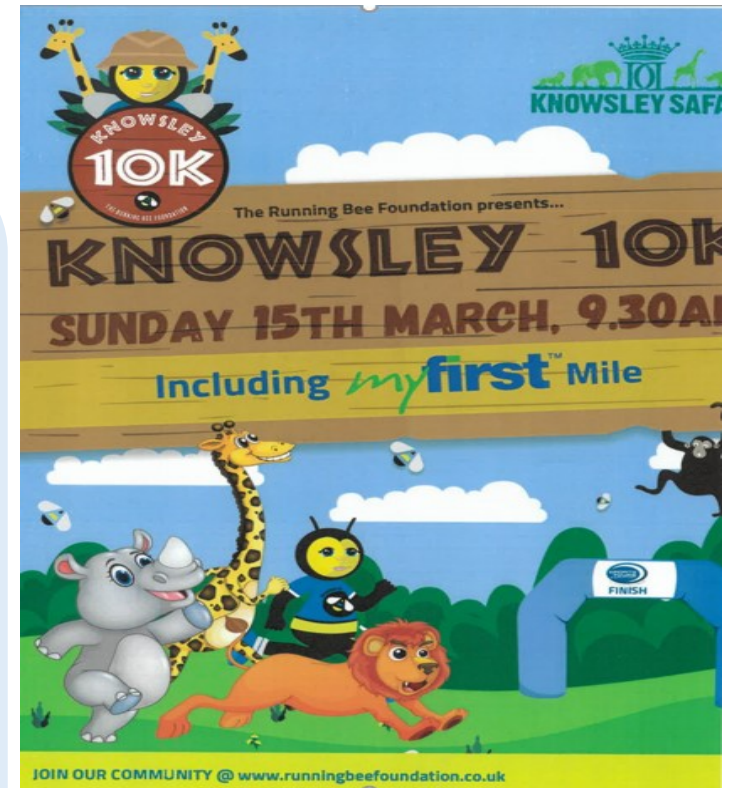

GET CAUGHT READING

We have had a fabulous response to our get caught reading competition and it's been great seeing all your pictures. We have had two winners who received a £10 Asda voucher. Well done to Logan in Reception and Mehar in Year 2!

The competition is still running and more winners will be coming soon!