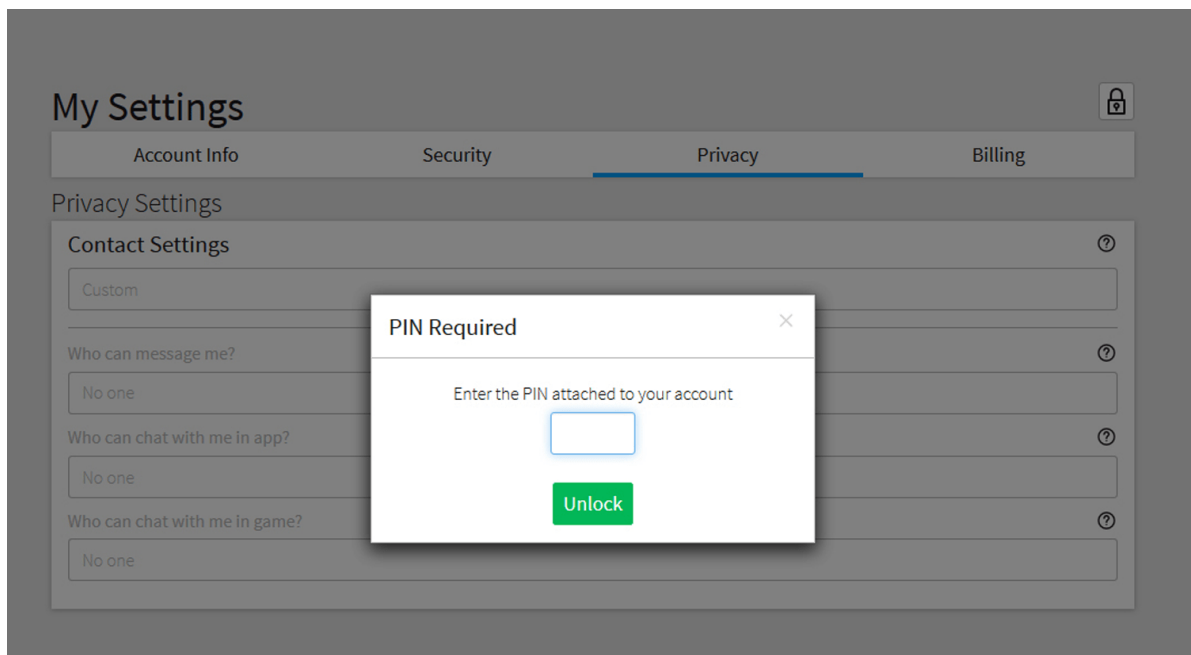

## Step by step guide

1

Parental Pin Log into Roblox and click settings. Under security, turn on 'Parent Pin'. Enter a pin.

## Step by step guide

2

Enter a pin.